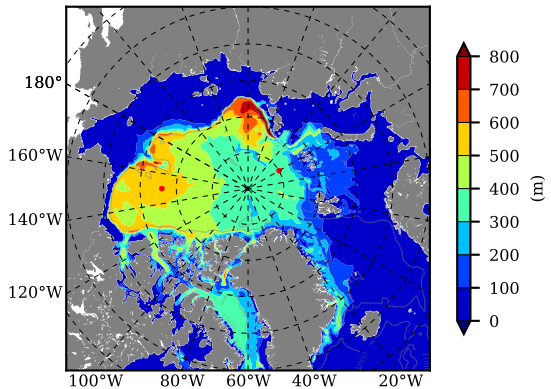

BCTTWINERA5 AW Max Temp over 2003

AW Max Temp from PHC 3.0

BCTTWINERA5 AW Max Temp depth

AW Max Temp depth from PHC 3.0