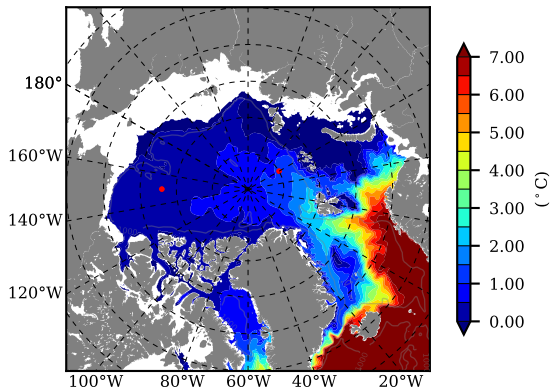

BCTTWINERA5 AW Max Temp over 2003

AW Max Temp from PHC 3.0

BCTTWINERA5 AW Max Temp depth

AW Max Temp depth from PHC 3.0