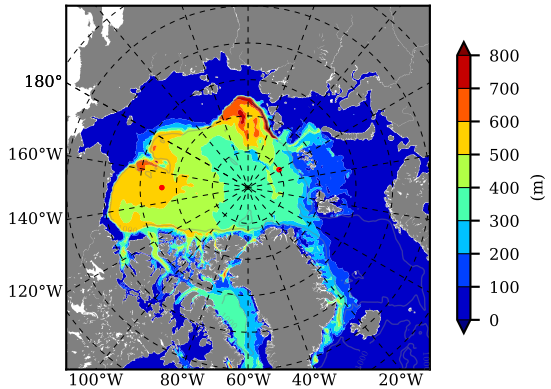

BCTTWINERA5 AW Max Temp over 2004

AW Max Temp from PHC 3.0

BCTTWINERA5 AW Max Temp depth

AW Max Temp depth from PHC 3.0