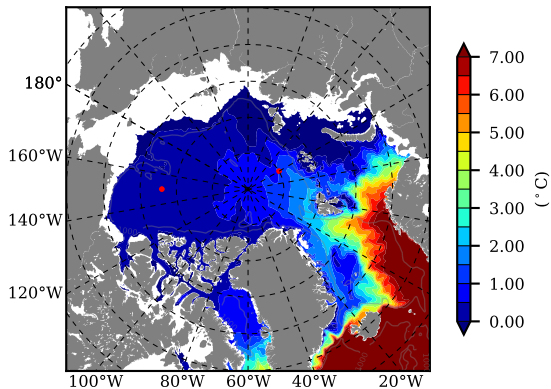

BCTTWINERA5 AW Max Temp over 2004

AW Max Temp from PHC 3.0

BCTTWINERA5 AW Max Temp depth

AW Max Temp depth from PHC 3.0