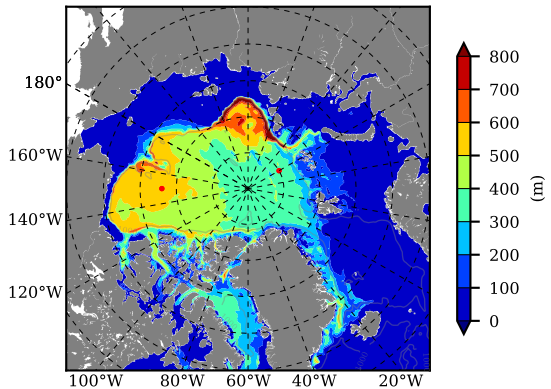

BCTTWINERA5 AW Max Temp over 2005

AW Max Temp from PHC 3.0

BCTTWINERA5 AW Max Temp depth

AW Max Temp depth from PHC 3.0