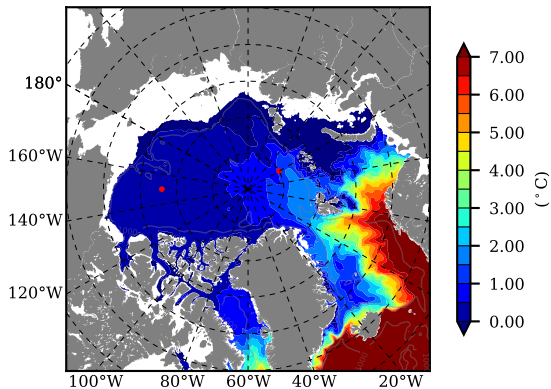

BCTTWINERA5 AW Max Temp over 2005

AW Max Temp from PHC 3.0

BCTTWINERA5 AW Max Temp depth

AW Max Temp depth from PHC 3.0