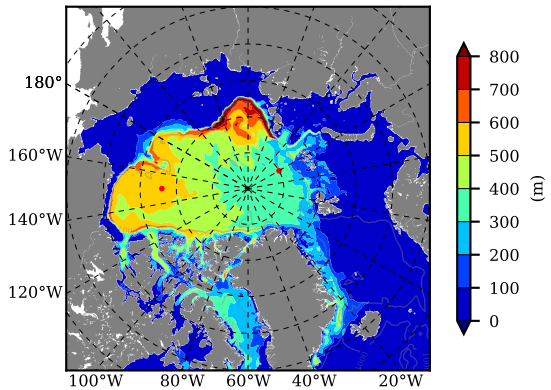

BCTTWINERA5 AW Max Temp over 2006

AW Max Temp from PHC 3.0

BCTTWINERA5 AW Max Temp depth

AW Max Temp depth from PHC 3.0