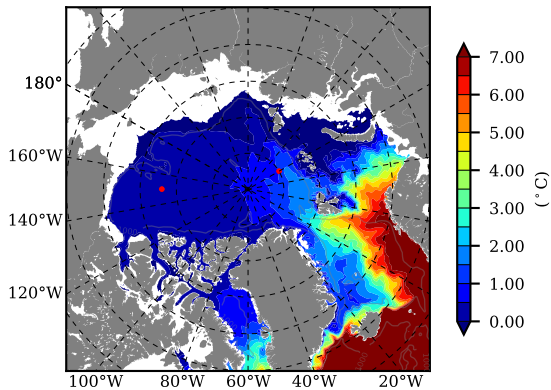

BCTTWINERA5 AW Max Temp over 2006

AW Max Temp from PHC 3.0

BCTTWINERA5 AW Max Temp depth

AW Max Temp depth from PHC 3.0