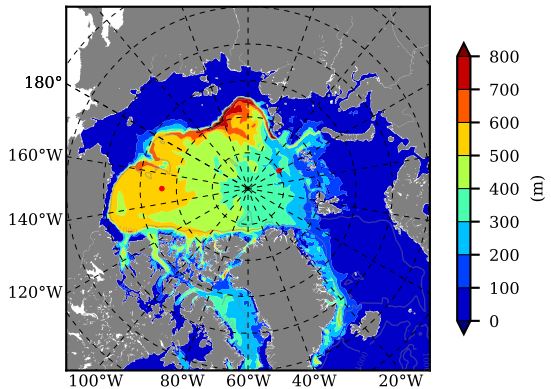

BCTTWINERA5 AW Max Temp over 2007

AW Max Temp from PHC 3.0

BCTTWINERA5 AW Max Temp depth

AW Max Temp depth from PHC 3.0