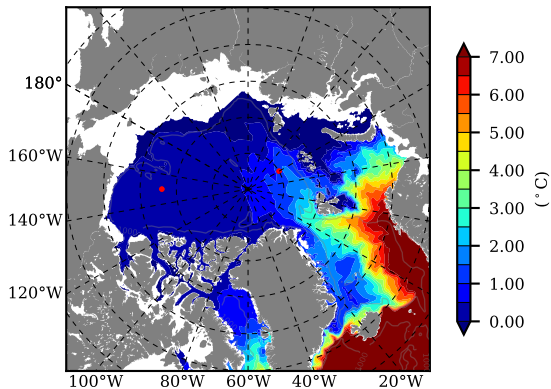

BCTTWINERA5 AW Max Temp over 2007

AW Max Temp from PHC 3.0

BCTTWINERA5 AW Max Temp depth

AW Max Temp depth from PHC 3.0