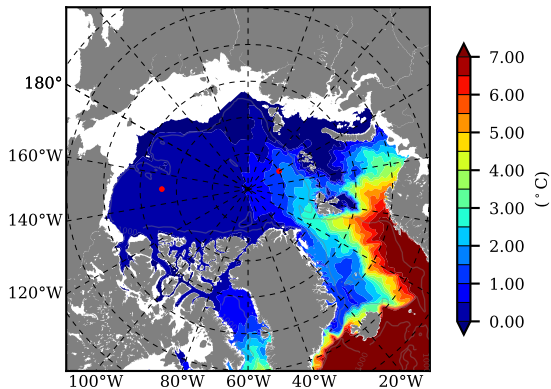

BCTTWINERA5 AW Max Temp over 2008

AW Max Temp from PHC 3.0

BCTTWINERA5 AW Max Temp depth

AW Max Temp depth from PHC 3.0