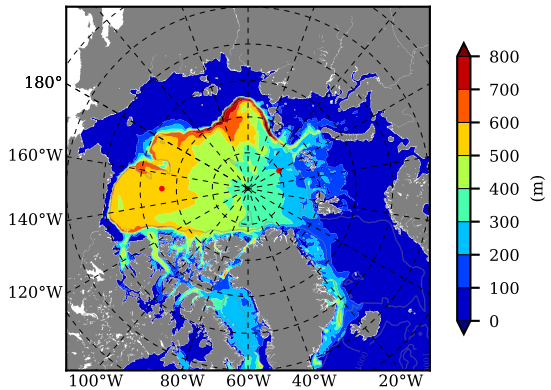

BCTTWINERA5 AW Max Temp over 2008

AW Max Temp from PHC 3.0

BCTTWINERA5 AW Max Temp depth

AW Max Temp depth from PHC 3.0