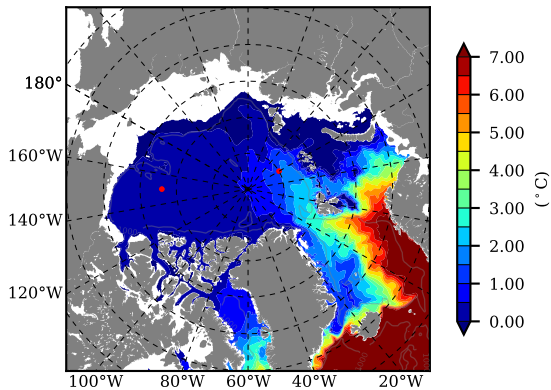

BCTTWINERA5 AW Max Temp over 2009

AW Max Temp from PHC 3.0

BCTTWINERA5 AW Max Temp depth

AW Max Temp depth from PHC 3.0