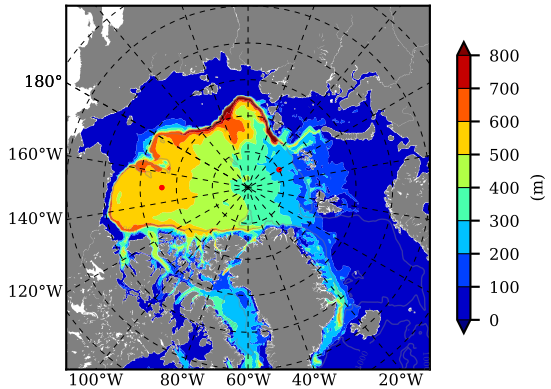

BCTTWINERA5 AW Max Temp over 2009

AW Max Temp from PHC 3.0

BCTTWINERA5 AW Max Temp depth

AW Max Temp depth from PHC 3.0