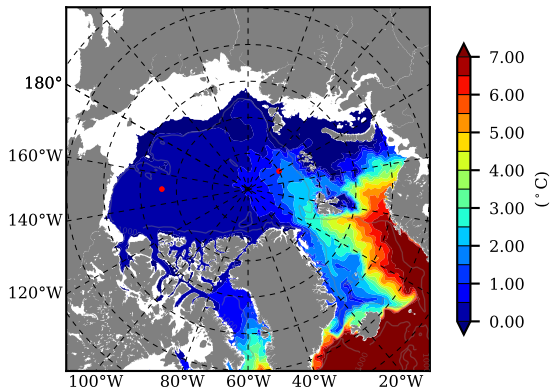

BCTTWINERA5 AW Max Temp over 2010

AW Max Temp from PHC 3.0

BCTTWINERA5 AW Max Temp depth

AW Max Temp depth from PHC 3.0