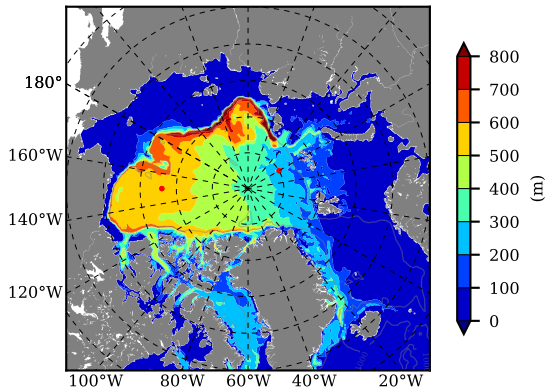

BCTTWINERA5 AW Max Temp over 2010

AW Max Temp from PHC 3.0

BCTTWINERA5 AW Max Temp depth

AW Max Temp depth from PHC 3.0