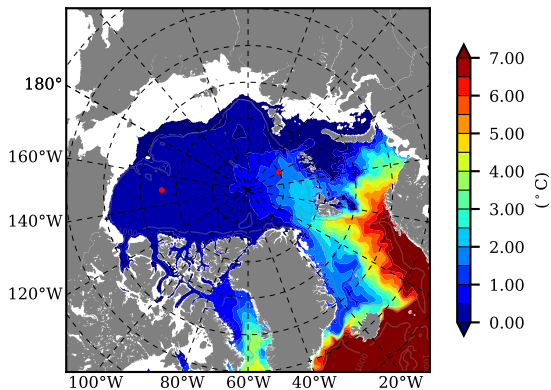

BCTTWINERA5 AW Max Temp over 2011

AW Max Temp from PHC 3.0

BCTTWINERA5 AW Max Temp depth

AW Max Temp depth from PHC 3.0