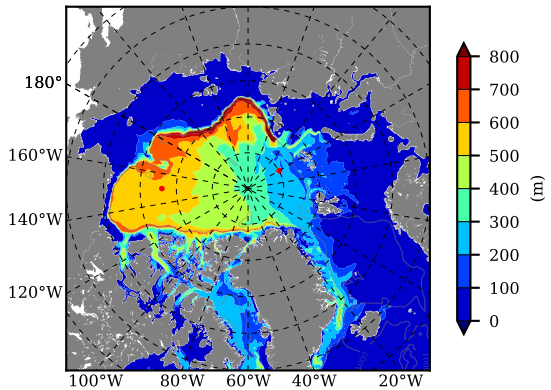

BCTTWINERA5 AW Max Temp over 2011

AW Max Temp from PHC 3.0

BCTTWINERA5 AW Max Temp depth

AW Max Temp depth from PHC 3.0