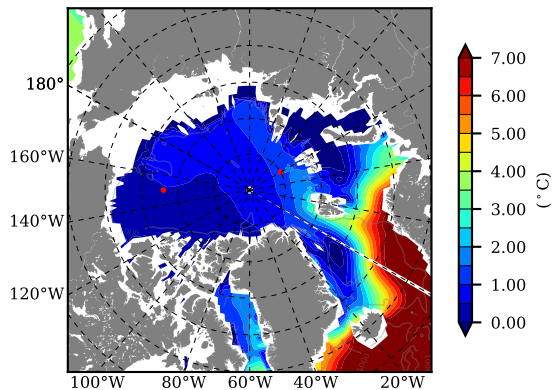

BCTTWINERA5 AW Max Temp over 2011

AW Max Temp from PHC 3.0

BCTTWINERA5 AW Max Temp depth

AW Max Temp depth from PHC 3.0