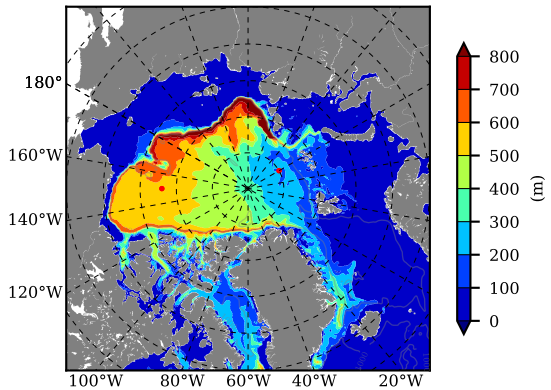

BCTTWINERA5 AW Max Temp over  
2012

AW Max Temp from  
PHC 3.0

BCTTWINERA5 AW Max Temp depth

AW Max Temp depth from  
PHC 3.0