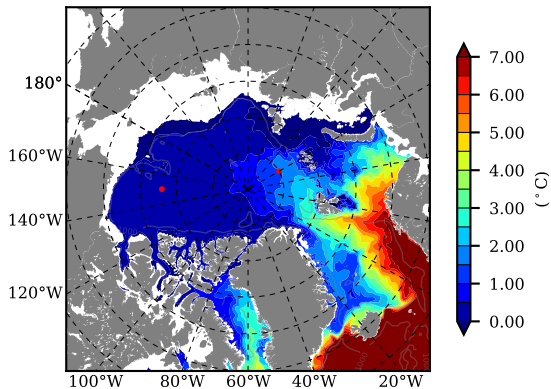

BCTTWINERA5 AW Max Temp over  
2012

AW Max Temp from  
PHC 3.0

BCTTWINERA5 AW Max Temp depth

AW Max Temp depth from  
PHC 3.0