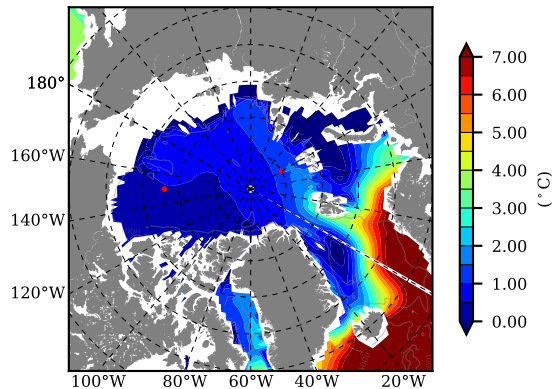

BCTTWINERA5 AW Max Temp over  
2012

AW Max Temp from  
PHC 3.0

BCTTWINERA5 AW Max Temp depth

AW Max Temp depth from  
PHC 3.0