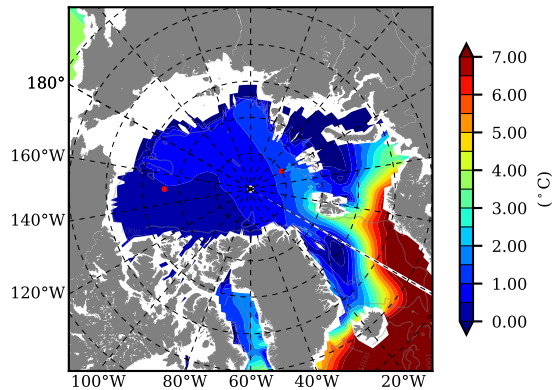

BCTTWINERA5 AW Max Temp over 2013

AW Max Temp from PHC 3.0

BCTTWINERA5 AW Max Temp depth

AW Max Temp depth from PHC 3.0