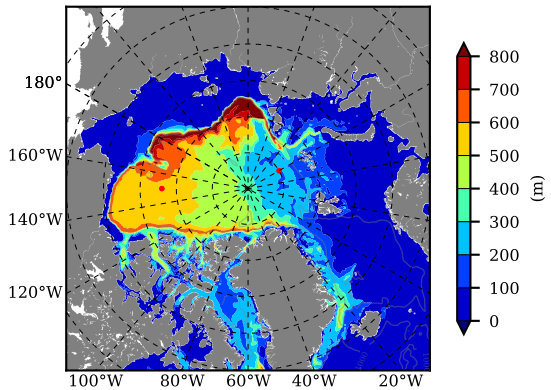

BCTTWINERA5 AW Max Temp over 2013

AW Max Temp from PHC 3.0

BCTTWINERA5 AW Max Temp depth

AW Max Temp depth from PHC 3.0