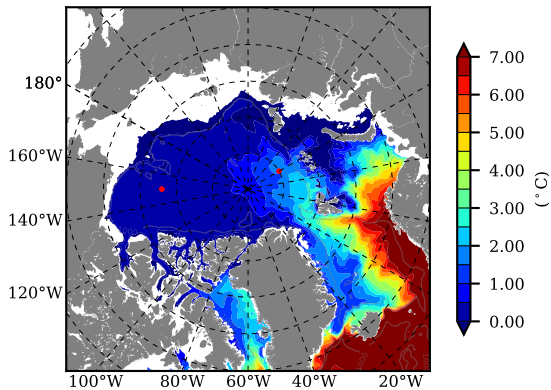

BCTTWINERA5 AW Max Temp over 2013

AW Max Temp from PHC 3.0

BCTTWINERA5 AW Max Temp depth

AW Max Temp depth from PHC 3.0