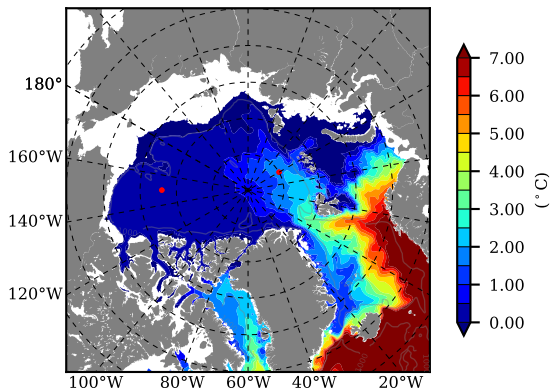

BCTTWINERA5 AW Max Temp over 2014

AW Max Temp from PHC 3.0

BCTTWINERA5 AW Max Temp depth

AW Max Temp depth from PHC 3.0