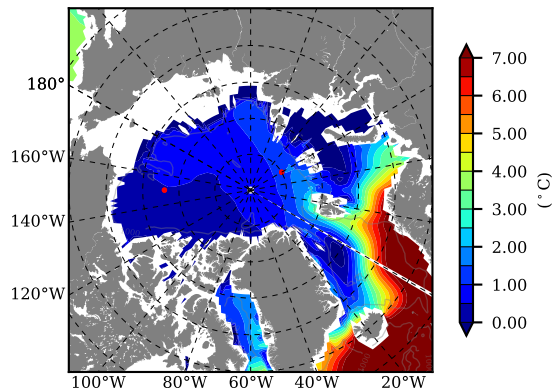

BCTTWINERA5 AW Max Temp over 2014

AW Max Temp from PHC 3.0

BCTTWINERA5 AW Max Temp depth

AW Max Temp depth from PHC 3.0