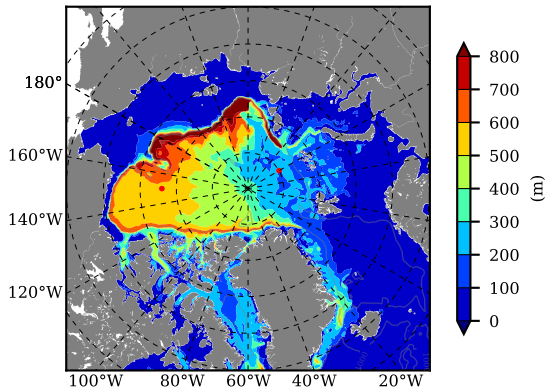

BCTTWINERA5 AW Max Temp over 2014

AW Max Temp from PHC 3.0

BCTTWINERA5 AW Max Temp depth

AW Max Temp depth from PHC 3.0