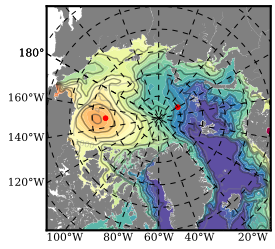

BCTTWINERA5 mean FWC (m) over 1990

Mean FWC (m) from BG Obs Sys. (Proshutinsky et al. GRL2018) over year 2003-2017

Mean FWC (m) from Init State

BCTTWINERA5 mean SSH anomaly

Mean DOT from Armitage et al. 2017 2003-2014