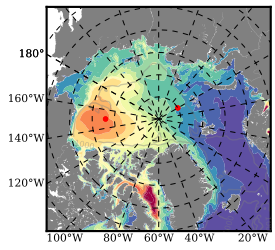

BCTTWINERA5 mean FWC (m) over 1990

Mean FWC (m) from BG Obs Sys. (Proshutinsky et al. GRL2018) over year 2003-2017

Mean FWC (m) from Init State

BCTTWINERA5 mean SSH anomaly

Mean DOT from Armitage et al. 2017 2003-2014