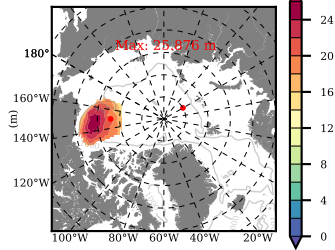

BCTTWINERA5 mean FWC (m) over 1990

Mean FWC (m) from BG Obs Sys. (Proshutinsky et al. GRL2018) over year 2003-2017

Mean FWC (m) from Init State

BCTTWINERA5 mean SSH anomaly

Mean DOT from Armitage et al. 2017 2003-2014