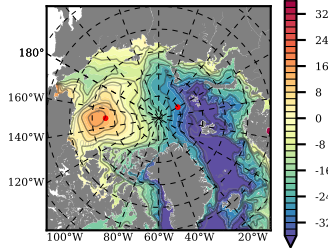

BCTWINERA5 mean FWC (m) over 1991

Mean FWC (m) from BG Obs Sys. (Proshutinsky et al. GRL2018) over year 2003-2017

Mean FWC (m) from Init State

BCTWINERA5 mean SSH anomaly

Mean DOT from Armitage et al. 2017 2003-2014