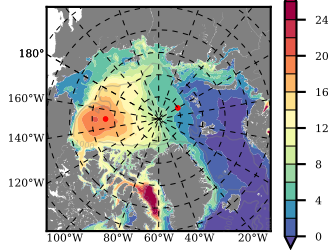

BCTWINERA5 mean FWC (m) over 1991

Mean FWC (m) from BG Obs Sys. (Proshutinsky et al. GRL2018) over year 2003-2017

Mean FWC (m) from Init State

BCTWINERA5 mean SSH anomaly

Mean DOT from Armitage et al. 2017 2003-2014