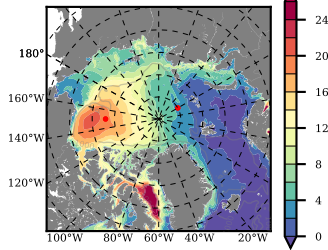

BCTWINERA5 mean FWC (m) over 1992

Mean FWC (m) from BG Obs Sys. (Proshutinsky et al. GRL2018) over year 2003-2017

Mean FWC (m) from Init State

BCTWINERA5 mean SSH anomaly

Mean DOT from Armitage et al. 2017 2003-2014