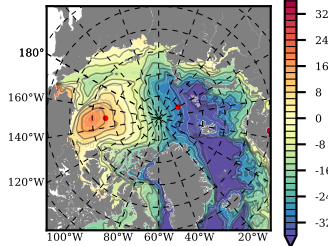

BCTWINERA5 mean FWC (m) over 1992

Mean FWC (m) from BG Obs Sys. (Proshutinsky et al. GRL2018) over year 2003-2017

Mean FWC (m) from Init State

BCTWINERA5 mean SSH anomaly

Mean DOT from Armitage et al. 2017 2003-2014