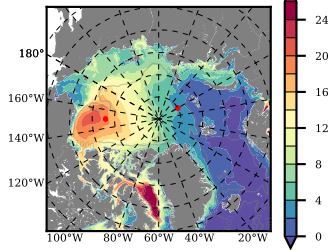

BCTWINERA5 mean FWC (m) over 1993

Mean FWC (m) from BG Obs Sys. (Proshutinsky et al. GRL2018) over year 2003-2017

Mean FWC (m) from Init State

BCTWINERA5 mean SSH anomaly

Mean DOT from Armitage et al. 2017 2003-2014