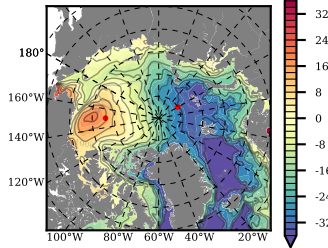

BCTWINERA5 mean FWC (m) over 1993

Mean FWC (m) from BG Obs Sys. (Proshutinsky et al. GRL2018) over year 2003-2017

Mean FWC (m) from Init State

BCTWINERA5 mean SSH anomaly

Mean DOT from Armitage et al. 2017 2003-2014