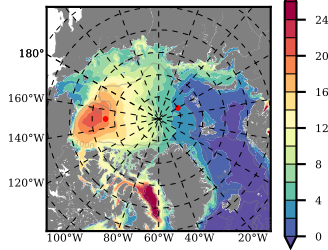

BCTWINERA5 mean FWC (m) over 1994

Mean FWC (m) from BG Obs Sys. (Proshutinsky et al. GRL2018) over year 2003-2017

Mean FWC (m) from Init State

BCTWINERA5 mean SSH anomaly

Mean DOT from Armitage et al. 2017 2003-2014