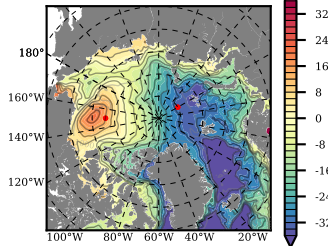

BCTWINERA5 mean FWC (m) over 1994

Mean FWC (m) from BG Obs Sys. (Proshutinsky et al. GRL2018) over year 2003-2017

Mean FWC (m) from Init State

BCTWINERA5 mean SSH anomaly

Mean DOT from Armitage et al. 2017 2003-2014