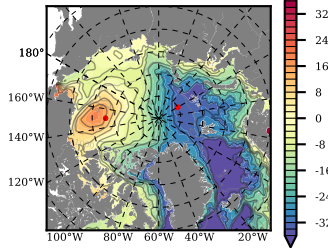

BCTWINERA5 mean FWC (m) over 1995

Mean FWC (m) from BG Obs Sys. (Proshutinsky et al. GRL2018) over year 2003-2017

Mean FWC (m) from Init State

BCTWINERA5 mean SSH anomaly

Mean DOT from Armitage et al. 2017 2003-2014