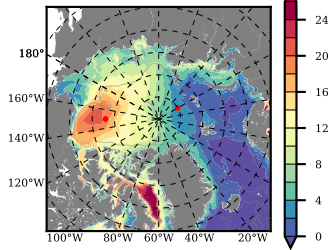

BCTWINERA5 mean FWC (m) over 1995

Mean FWC (m) from BG Obs Sys. (Proshutinsky et al. GRL2018) over year 2003-2017

Mean FWC (m) from Init State

BCTWINERA5 mean SSH anomaly

Mean DOT from Armitage et al. 2017 2003-2014