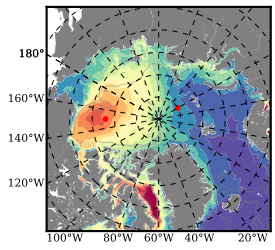

BCTWINERA5 mean FWC (m) over 1996

Mean FWC (m) from BG Obs Sys. (Proshutinsky et al. GRL2018) over year 2003-2017

Mean FWC (m) from Init State

BCTWINERA5 mean SSH anomaly

Mean DOT from Armitage et al. 2017 2003-2014