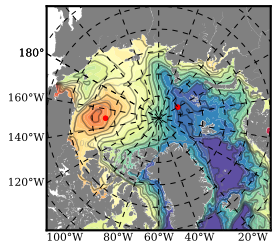

BCTWINERA5 mean FWC (m) over 1996

Mean FWC (m) from BG Obs Sys. (Proshutinsky et al. GRL2018) over year 2003-2017

Mean FWC (m) from Init State

BCTWINERA5 mean SSH anomaly

Mean DOT from Armitage et al. 2017 2003-2014