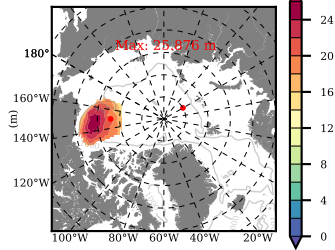

BCTWINERA5 mean FWC (m) over 1996

Mean FWC (m) from BG Obs Sys. (Proshutinsky et al. GRL2018) over year 2003-2017

Mean FWC (m) from Init State

BCTWINERA5 mean SSH anomaly

Mean DOT from Armitage et al. 2017 2003-2014