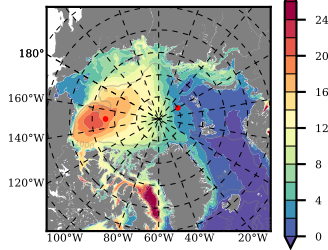

BCTWINERA5 mean FWC (m) over 1997

Mean FWC (m) from BG Obs Sys. (Proshutinsky et al. GRL2018) over year 2003-2017

Mean FWC (m) from Init State

BCTWINERA5 mean SSH anomaly

Mean DOT from Armitage et al. 2017 2003-2014