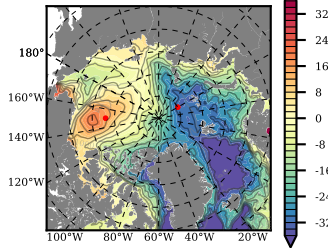

BCTWINERA5 mean FWC (m) over 1997

Mean FWC (m) from BG Obs Sys. (Proshutinsky et al. GRL2018) over year 2003-2017

Mean FWC (m) from Init State

BCTWINERA5 mean SSH anomaly

Mean DOT from Armitage et al. 2017 2003-2014