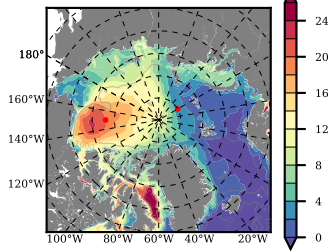

BCTWINERA5 mean FWC (m) over 1998

Mean FWC (m) from BG Obs Sys. (Proshutinsky et al. GRL2018) over year 2003-2017

Mean FWC (m) from Init State

BCTWINERA5 mean SSH anomaly

Mean DOT from Armitage et al. 2017 2003-2014