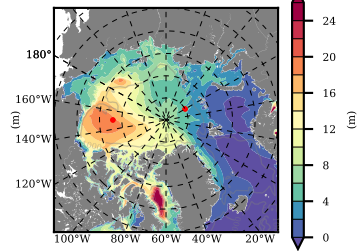

BCTWINERA5 mean FWC (m) over 1998

Mean FWC (m) from BG Obs Sys. (Proshutinsky et al. GRL2018) over year 2003-2017

Mean FWC (m) from Init State

BCTWINERA5 mean SSH anomaly

Mean DOT from Armitage et al. 2017 2003-2014