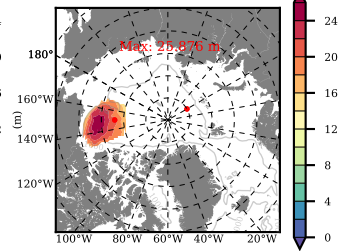

BCTWINERA5 mean FWC (m) over 1998

Mean FWC (m) from BG Obs Sys. (Proshutinsky et al. GRL2018) over year 2003-2017

Mean FWC (m) from Init State

BCTWINERA5 mean SSH anomaly

Mean DOT from Armitage et al. 2017 2003-2014