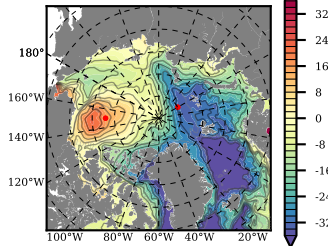

BCTWINERA5 mean FWC (m) over 1998

Mean FWC (m) from BG Obs Sys. (Proshutinsky et al. GRL2018) over year 2003-2017

Mean FWC (m) from Init State

BCTWINERA5 mean SSH anomaly

Mean DOT from Armitage et al. 2017 2003-2014