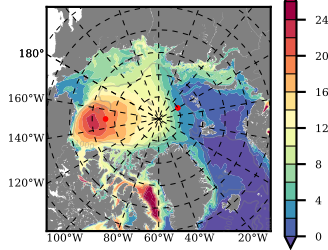

BCTWINERA5 mean FWC (m) over 1999

Mean FWC (m) from BG Obs Sys. (Proshutinsky et al. GRL2018) over year 2003-2017

Mean FWC (m) from Init State

BCTWINERA5 mean SSH anomaly

Mean DOT from Armitage et al. 2017 2003-2014