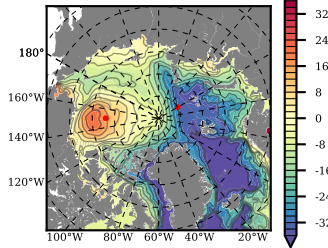

BCTWINERA5 mean FWC (m) over 1999

Mean FWC (m) from BG Obs Sys. (Proshutinsky et al. GRL2018) over year 2003-2017

Mean FWC (m) from Init State

BCTWINERA5 mean SSH anomaly

Mean DOT from Armitage et al. 2017 2003-2014