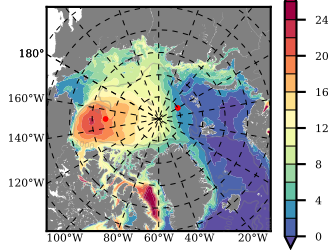

BCTWINERA5 mean FWC (m) over 2000

Mean FWC (m) from BG Obs Sys. (Proshutinsky et al. GRL2018) over year 2003-2017

Mean FWC (m) from Init State

BCTWINERA5 mean SSH anomaly

Mean DOT from Armitage et al. 2017 2003-2014