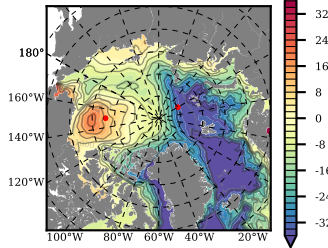

BCTWINERA5 mean FWC (m) over 2000

Mean FWC (m) from BG Obs Sys. (Proshutinsky et al. GRL2018) over year 2003-2017

Mean FWC (m) from Init State

BCTWINERA5 mean SSH anomaly

Mean DOT from Armitage et al. 2017 2003-2014