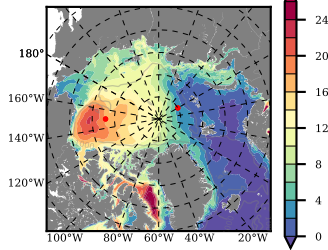

BCTWINERA5 mean FWC (m) over 2001

Mean FWC (m) from BG Obs Sys. (Proshutinsky et al. GRL2018) over year 2003-2017

Mean FWC (m) from Init State

BCTWINERA5 mean SSH anomaly

Mean DOT from Armitage et al. 2017 2003-2014