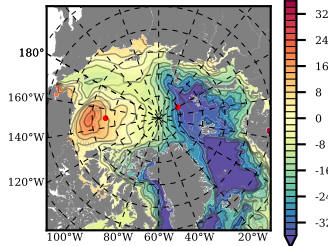

BCTWINERA5 mean FWC (m) over 2001

Mean FWC (m) from BG Obs Sys. (Proshutinsky et al. GRL2018) over year 2003-2017

Mean FWC (m) from Init State

BCTWINERA5 mean SSH anomaly

Mean DOT from Armitage et al. 2017 2003-2014