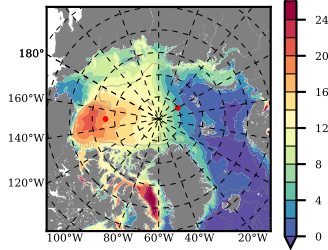

BCTWINERA5 mean FWC (m) over 2002

Mean FWC (m) from BG Obs Sys. (Proshutinsky et al. GRL2018) over year 2003-2017

Mean FWC (m) from Init State

BCTWINERA5 mean SSH anomaly

Mean DOT from Armitage et al. 2017 2003-2014