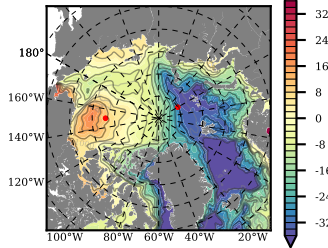

BCTWINERA5 mean FWC (m) over 2002

Mean FWC (m) from BG Obs Sys. (Proshutinsky et al. GRL2018) over year 2003-2017

Mean FWC (m) from Init State

BCTWINERA5 mean SSH anomaly

Mean DOT from Armitage et al. 2017 2003-2014