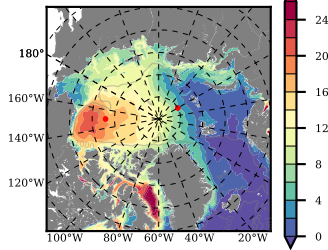

BCTTWINERA5 mean FWC (m) over 2003

Mean FWC (m) from BG Obs Sys. (Proshutinsky et al. GRL2018) over year 2003

Mean FWC (m) from Init State

BCTTWINERA5 mean SSH anomaly

Mean DOT from Armitage et al. 2017 2003