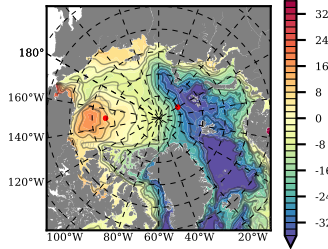

BCTTWINERA5 mean FWC (m) over 2003

Mean FWC (m) from BG Obs Sys. (Proshutinsky et al. GRL2018) over year 2003

Mean FWC (m) from Init State

BCTTWINERA5 mean SSH anomaly

Mean DOT from Armitage et al. 2017 2003