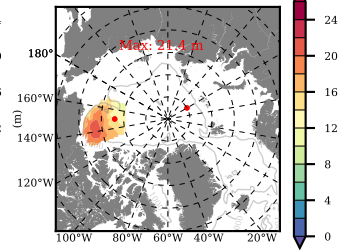

BCTTWINERA5 mean FWC (m) over 2003

Mean FWC (m) from BG Obs Sys. (Proshutinsky et al. GRL2018) over year 2003

Mean FWC (m) from Init State

BCTTWINERA5 mean SSH anomaly

Mean DOT from Armitage et al. 2017 2003