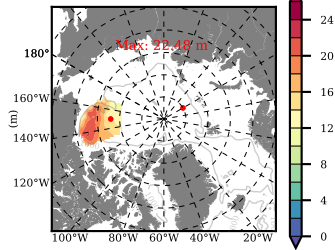

BCTTWINERA5 mean FWC (m) over 2004

Mean FWC (m) from BG Obs Sys. (Proshutinsky et al. GRL2018) over year 2004

Mean FWC (m) from Init State

BCTTWINERA5 mean SSH anomaly

Mean DOT from Armitage et al. 2017 2004