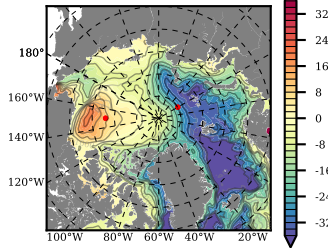

BCTTWINERA5 mean FWC (m) over 2004

Mean FWC (m) from BG Obs Sys. (Proshutinsky et al. GRL2018) over year 2004

Mean FWC (m) from Init State

BCTTWINERA5 mean SSH anomaly

Mean DOT from Armitage et al. 2017 2004