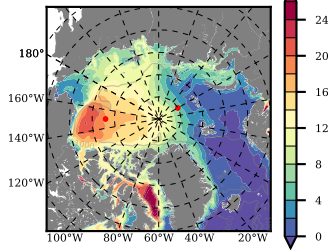

BCTTWINERA5 mean FWC (m) over 2004

Mean FWC (m) from BG Obs Sys. (Proshutinsky et al. GRL2018) over year 2004

Mean FWC (m) from Init State

BCTTWINERA5 mean SSH anomaly

Mean DOT from Armitage et al. 2017 2004