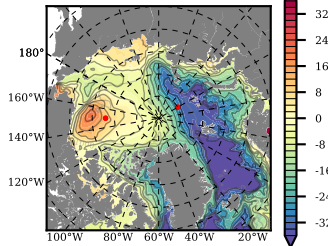

BCTWINERA5 mean FWC (m) over 2005

Mean FWC (m) from BG Obs Sys. (Proshutinsky et al. GRL2018) over year 2005

Mean FWC (m) from Init State

BCTWINERA5 mean SSH anomaly

Mean DOT from Armitage et al. 2017 2005