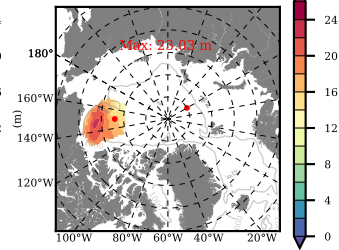

BCTWINERA5 mean FWC (m) over 2005

Mean FWC (m) from BG Obs Sys. (Proshutinsky et al. GRL2018) over year 2005

Mean FWC (m) from Init State

BCTWINERA5 mean SSH anomaly

Mean DOT from Armitage et al. 2017 2005