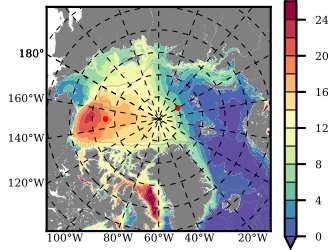

BCTWINERA5 mean FWC (m) over 2005

Mean FWC (m) from BG Obs Sys. (Proshutinsky et al. GRL2018) over year 2005

Mean FWC (m) from Init State

BCTWINERA5 mean SSH anomaly

Mean DOT from Armitage et al. 2017 2005