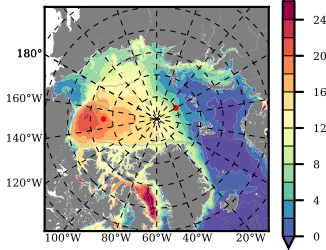

BCTTWINERA5 mean FWC (m) over 2006

Mean FWC (m) from BG Obs Sys. (Proshutinsky et al. GRL2018) over year 2006

Mean FWC (m) from Init State

BCTTWINERA5 mean SSH anomaly

Mean DOT from Armitage et al. 2017 2006