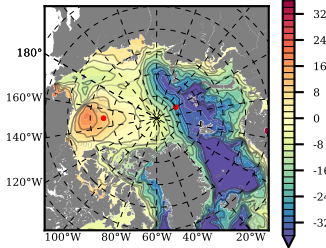

BCTTWINERA5 mean FWC (m) over 2006

Mean FWC (m) from BG Obs Sys. (Proshutinsky et al. GRL2018) over year 2006

Mean FWC (m) from Init State

BCTTWINERA5 mean SSH anomaly

Mean DOT from Armitage et al. 2017 2006