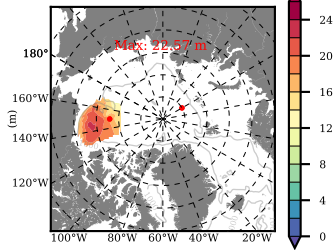

BCTTWINERA5 mean FWC (m) over 2006

Mean FWC (m) from BG Obs Sys. (Proshutinsky et al. GRL2018) over year 2006

Mean FWC (m) from Init State

BCTTWINERA5 mean SSH anomaly

Mean DOT from Armitage et al. 2017 2006