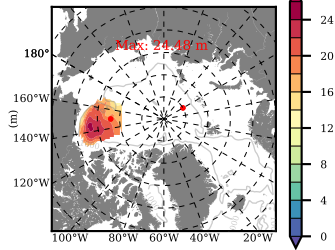

BCTTWINERA5 mean FWC (m) over 2007

Mean FWC (m) from BG Obs Sys. (Proshutinsky et al. GRL2018) over year 2007

Mean FWC (m) from Init State

BCTTWINERA5 mean SSH anomaly

Mean DOT from Armitage et al. 2017 2007