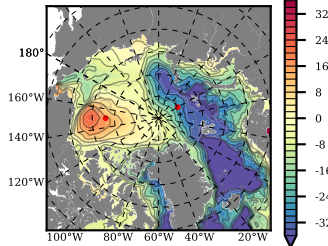

BCTTWINERA5 mean FWC (m) over 2007

Mean FWC (m) from BG Obs Sys. (Proshutinsky et al. GRL2018) over year 2007

Mean FWC (m) from Init State

BCTTWINERA5 mean SSH anomaly

Mean DOT from Armitage et al. 2017 2007