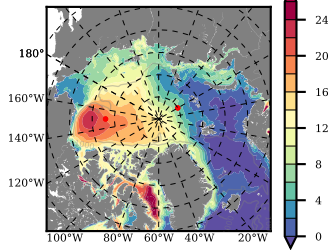

BCTTWINERA5 mean FWC (m) over 2007

Mean FWC (m) from BG Obs Sys. (Proshutinsky et al. GRL2018) over year 2007

Mean FWC (m) from Init State

BCTTWINERA5 mean SSH anomaly

Mean DOT from Armitage et al. 2017 2007