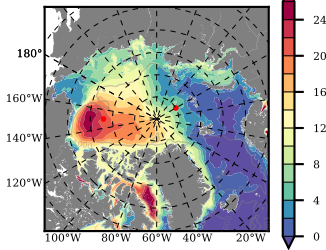

BCTTWINERA5 mean FWC (m) over 2008

Mean FWC (m) from BG Obs Sys. (Proshutinsky et al. GRL2018) over year 2008

Mean FWC (m) from Init State

BCTTWINERA5 mean SSH anomaly

Mean DOT from Armitage et al. 2017 2008