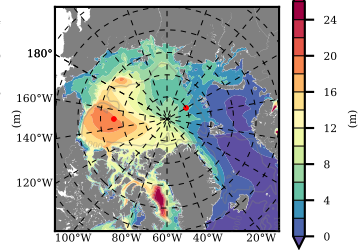

BCTTWINERA5 mean FWC (m) over 2008

Mean FWC (m) from BG Obs Sys. (Proshutinsky et al. GRL2018) over year 2008

Mean FWC (m) from Init State

BCTTWINERA5 mean SSH anomaly

Mean DOT from Armitage et al. 2017 2008