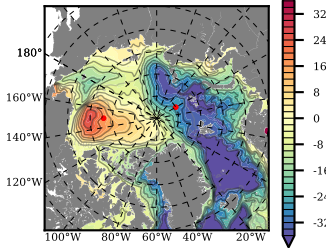

BCTTWINERA5 mean FWC (m) over 2008

Mean FWC (m) from BG Obs Sys. (Proshutinsky et al. GRL2018) over year 2008

Mean FWC (m) from Init State

BCTTWINERA5 mean SSH anomaly

Mean DOT from Armitage et al. 2017 2008