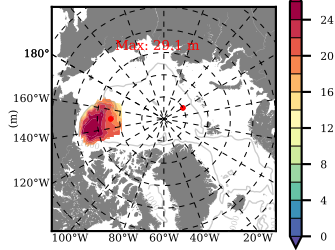

BCTTWINERA5 mean FWC (m) over 2008

Mean FWC (m) from BG Obs Sys. (Proshutinsky et al. GRL2018) over year 2008

Mean FWC (m) from Init State

BCTTWINERA5 mean SSH anomaly

Mean DOT from Armitage et al. 2017 2008