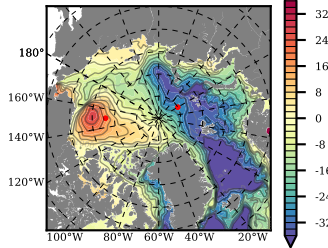

BCTTWINERA5 mean FWC (m) over 2009

Mean FWC (m) from BG Obs Sys. (Proshutinsky et al. GRL2018) over year 2009

Mean FWC (m) from Init State

BCTTWINERA5 mean SSH anomaly

Mean DOT from Armitage et al. 2017 2009