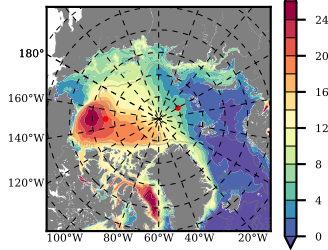

BCTTWINERA5 mean FWC (m) over 2009

Mean FWC (m) from BG Obs Sys. (Proshutinsky et al. GRL2018) over year 2009

Mean FWC (m) from Init State

BCTTWINERA5 mean SSH anomaly

Mean DOT from Armitage et al. 2017 2009