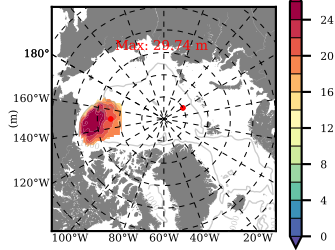

BCTTWINERA5 mean FWC (m) over 2009

Mean FWC (m) from BG Obs Sys. (Proshutinsky et al. GRL2018) over year 2009

Mean FWC (m) from Init State

BCTTWINERA5 mean SSH anomaly

Mean DOT from Armitage et al. 2017 2009