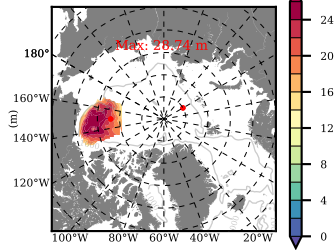

BCTTWINERA5 mean FWC (m) over 2010

Mean FWC (m) from BG Obs Sys. (Proshutinsky et al. GRL2018) over year 2010

Mean FWC (m) from Init State

BCTTWINERA5 mean SSH anomaly

Mean DOT from Armitage et al. 2017 2010