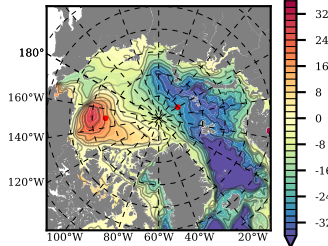

BCTTWINERA5 mean FWC (m) over 2010

Mean FWC (m) from BG Obs Sys. (Proshutinsky et al. GRL2018) over year 2010

Mean FWC (m) from Init State

BCTTWINERA5 mean SSH anomaly

Mean DOT from Armitage et al. 2017 2010