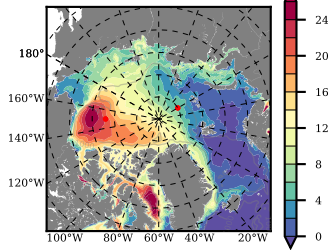

BCTTWINERA5 mean FWC (m) over 2010

Mean FWC (m) from BG Obs Sys. (Proshutinsky et al. GRL2018) over year 2010

Mean FWC (m) from Init State

BCTTWINERA5 mean SSH anomaly

Mean DOT from Armitage et al. 2017 2010