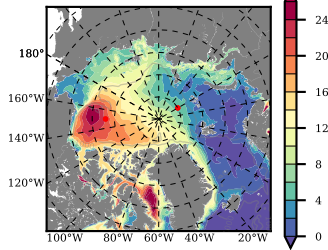

BCTWINERA5 mean FWC (m) over 2011

Mean FWC (m) from BG Obs Sys. (Proshutinsky et al. GRL2018) over year 2011

Mean FWC (m) from Init State

BCTWINERA5 mean SSH anomaly

Mean DOT from Armitage et al. 2017 2011