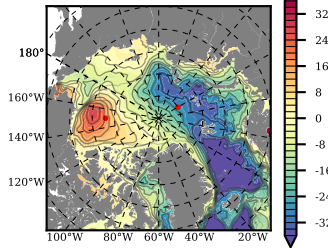

BCTWINERA5 mean FWC (m) over 2011

Mean FWC (m) from BG Obs Sys. (Proshutinsky et al. GRL2018) over year 2011

Mean FWC (m) from Init State

BCTWINERA5 mean SSH anomaly

Mean DOT from Armitage et al. 2017 2011