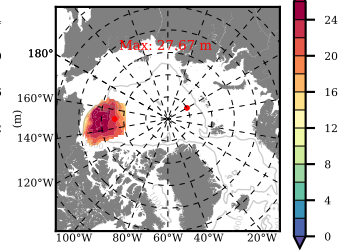

BCTWINERA5 mean FWC (m) over 2011

Mean FWC (m) from BG Obs Sys. (Proshutinsky et al. GRL2018) over year 2011

Mean FWC (m) from Init State

BCTWINERA5 mean SSH anomaly

Mean DOT from Armitage et al. 2017 2011