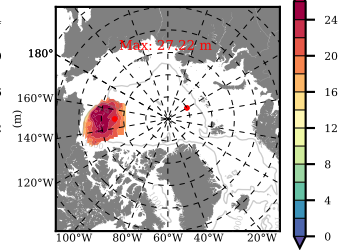

BCTTWINERA5 mean FWC (m) over 2012

Mean FWC (m) from BG Obs Sys. (Proshutinsky et al. GRL2018) over year 2012

Mean FWC (m) from Init State

BCTTWINERA5 mean SSH anomaly

Mean DOT from Armitage et al. 2017 2012