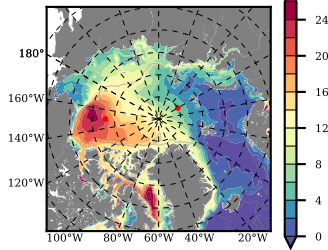

BCTTWINERA5 mean FWC (m) over 2012

Mean FWC (m) from BG Obs Sys. (Proshutinsky et al. GRL2018) over year 2012

Mean FWC (m) from Init State

BCTTWINERA5 mean SSH anomaly

Mean DOT from Armitage et al. 2017 2012