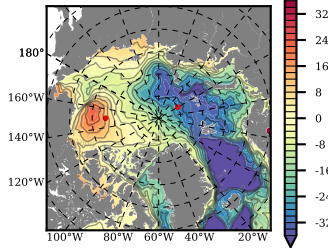

BCTTWINERA5 mean FWC (m) over 2012

Mean FWC (m) from BG Obs Sys. (Proshutinsky et al. GRL2018) over year 2012

Mean FWC (m) from Init State

BCTTWINERA5 mean SSH anomaly

Mean DOT from Armitage et al. 2017 2012