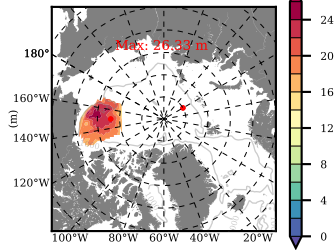

BCTTWINERA5 mean FWC (m) over 2013

Mean FWC (m) from BG Obs Sys. (Proshutinsky et al. GRL2018) over year 2013

Mean FWC (m) from Init State

BCTTWINERA5 mean SSH anomaly

Mean DOT from Armitage et al. 2013