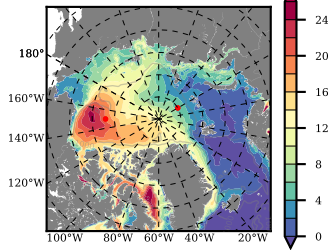

BCTTWINERA5 mean FWC (m) over 2013

Mean FWC (m) from BG Obs Sys. (Proshutinsky et al. GRL2018) over year 2013

Mean FWC (m) from Init State

BCTTWINERA5 mean SSH anomaly

Mean DOT from Armitage et al. 2013