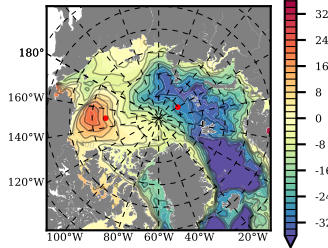

BCTTWINERA5 mean FWC (m) over 2013

Mean FWC (m) from BG Obs Sys. (Proshutinsky et al. GRL2018) over year 2013

Mean FWC (m) from Init State

BCTTWINERA5 mean SSH anomaly

Mean DOT from Armitage et al. 2013