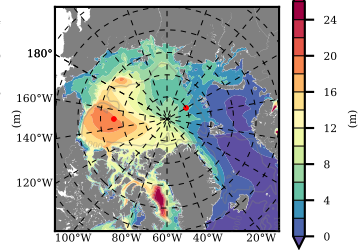

BCTTWINERA5 mean FWC (m) over 2013

Mean FWC (m) from BG Obs Sys. (Proshutinsky et al. GRL2018) over year 2013

Mean FWC (m) from Init State

BCTTWINERA5 mean SSH anomaly

Mean DOT from Armitage et al. 2013