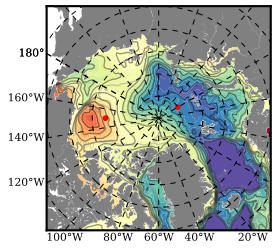

BCTWINERA5 mean FWC (m) over 2014

Mean FWC (m) from BG Obs Sys. (Proshutinsky et al. GRL2018) over year 2014

Mean FWC (m) from Init State

BCTWINERA5 mean SSH anomaly

Mean DOT from Armitage et al. 2017 2014