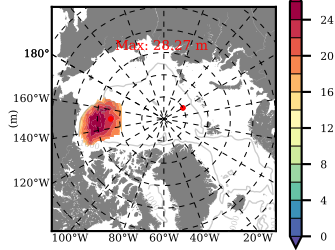

BCTWINERA5 mean FWC (m) over 2014

Mean FWC (m) from BG Obs Sys. (Proshutinsky et al. GRL2018) over year 2014

Mean FWC (m) from Init State

BCTWINERA5 mean SSH anomaly

Mean DOT from Armitage et al. 2017 2014