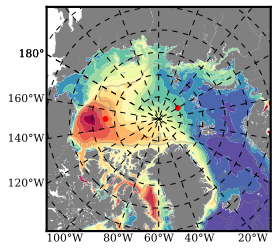

BCTWINERA5 mean FWC (m) over 2014

Mean FWC (m) from BG Obs Sys. (Proshutinsky et al. GRL2018) over year 2014

Mean FWC (m) from Init State

BCTWINERA5 mean SSH anomaly

Mean DOT from Armitage et al. 2017 2014