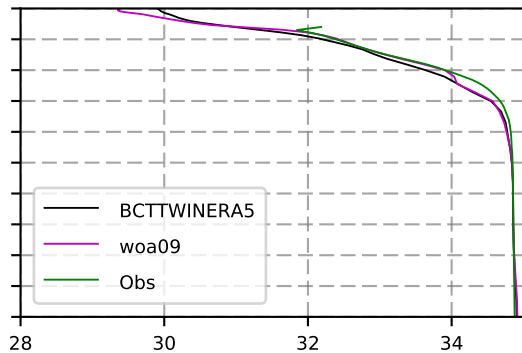

1992 mean temperature
@ moor Arctic B box

1992 mean Salinity
@ moor Arctic B box

@ moor EUR box

@ moor EUR box