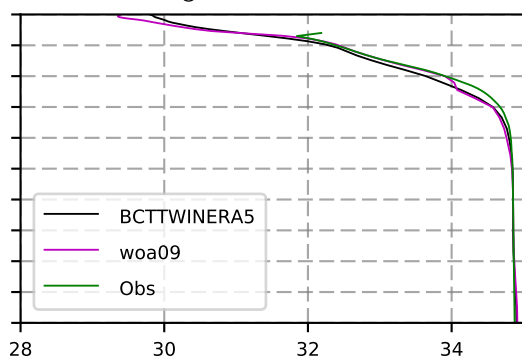

1993 mean temperature
@ moor Arctic B box

1993 mean Salinity
@ moor Arctic B box

@ moor EUR box

@ moor EUR box