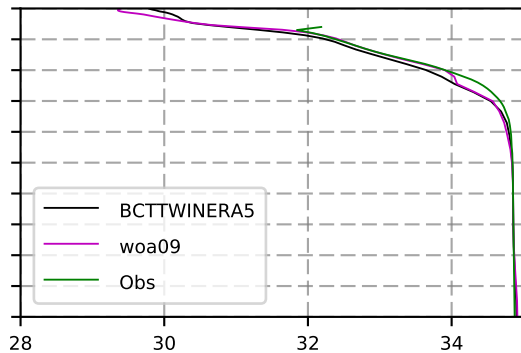

1994 mean temperature  
@ moor Arctic B box

1994 mean Salinity  
@ moor Arctic B box

@ moor EUR box

@ moor EUR box