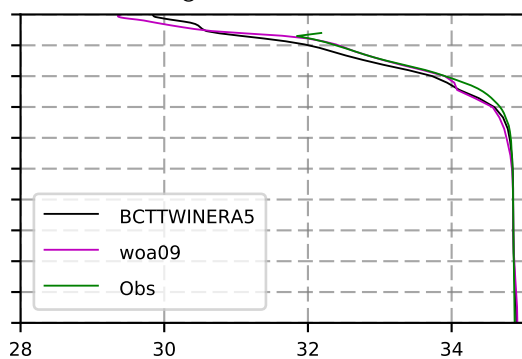

1995 mean temperature
@ moor Arctic B box

1995 mean Salinity
@ moor Arctic B box

@ moor EUR box

@ moor EUR box