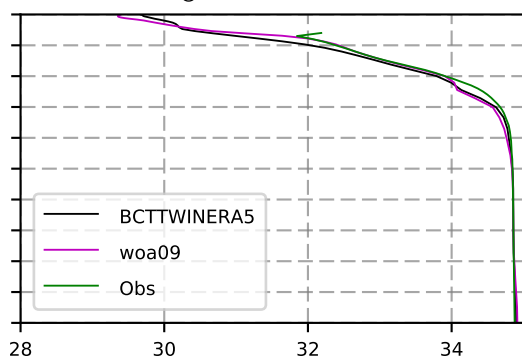

1997 mean temperature
@ moor Arctic B box

1997 mean Salinity
@ moor Arctic B box

@ moor EUR box

@ moor EUR box