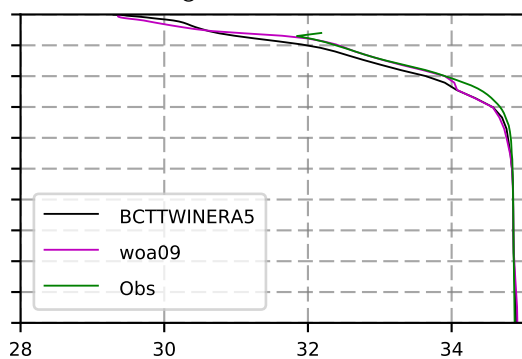

1998 mean temperature  
@ moor Arctic B box

1998 mean Salinity  
@ moor Arctic B box

@ moor EUR box

@ moor EUR box