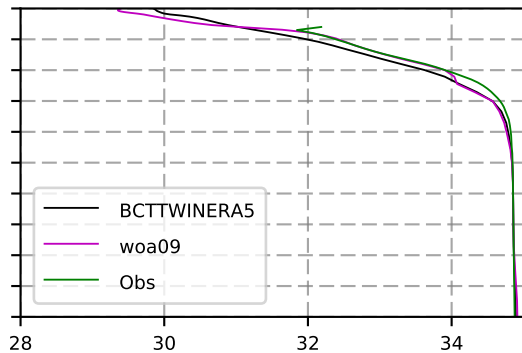

2000 mean temperature
@ moor Arctic B box

2000 mean Salinity
@ moor Arctic B box

@ moor EUR box

@ moor EUR box