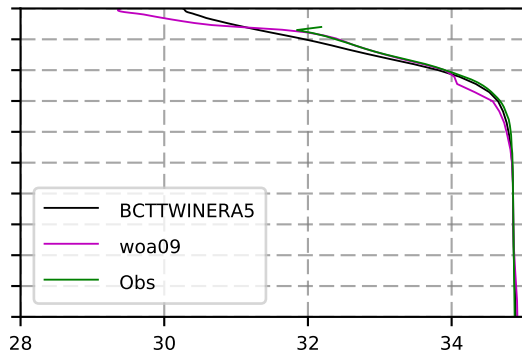

2001 mean temperature
@ moor Arctic B box

2001 mean Salinity
@ moor Arctic B box

@ moor EUR box

@ moor EUR box