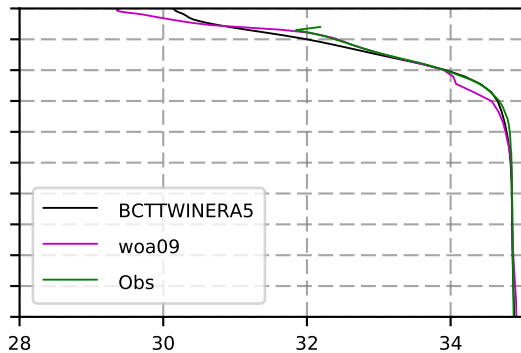

2002 mean temperature
@ moor Arctic B box

2002 mean Salinity
@ moor Arctic B box

@ moor EUR box

@ moor EUR box