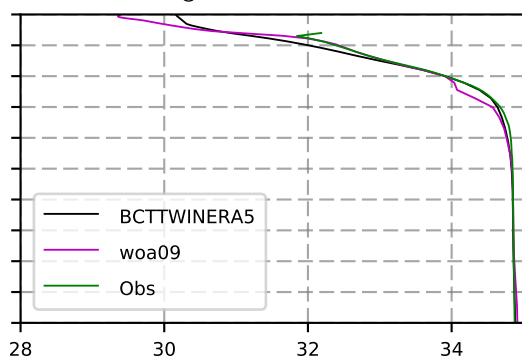

2003 mean temperature
@ moor Arctic B box

2003 mean Salinity
@ moor Arctic B box

@ moor EUR box

@ moor EUR box