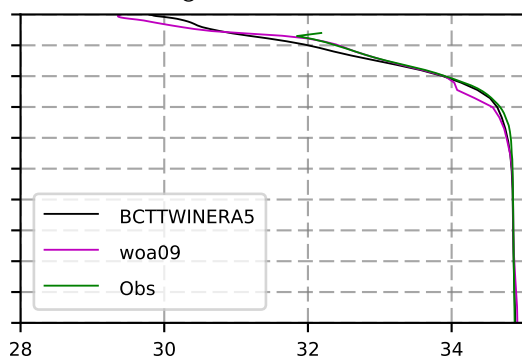

2004 mean temperature
@ moor Arctic B box

2004 mean Salinity
@ moor Arctic B box

@ moor EUR box

@ moor EUR box