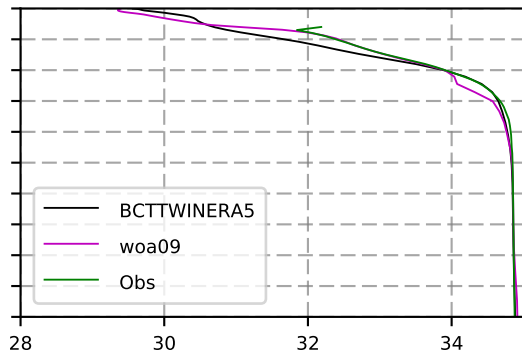

2005 mean temperature
@ moor Arctic B box

2005 mean Salinity
@ moor Arctic B box

@ moor EUR box

@ moor EUR box