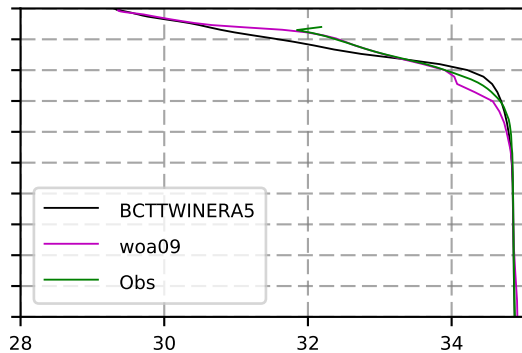

2006 mean temperature
@ moor Arctic B box

2006 mean Salinity
@ moor Arctic B box

@ moor EUR box

@ moor EUR box